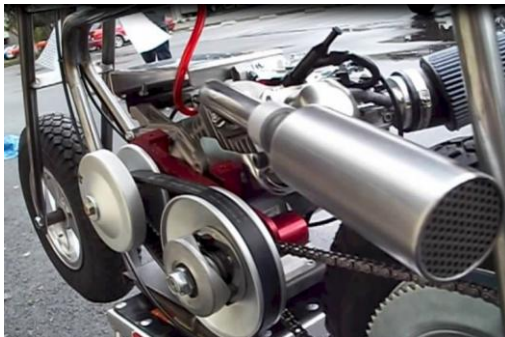

TrailSport

MINIBIKES

Net 1-10
call
for
Dealer
Pricing

Net 10+

- TrailSport Kit
- Titan 5.5hp Engine
- Titan 6.5hp Engine
- Clutch 12T
- Clutch 13T
- Torque Converter Kit
- Engine Mounting Plate
- Stage 1 Kit
- Shotgun Exhaust
- K&N Air Filter
- K&N Pre-Filter Wrap
- Billet Air Intake
- Engine Top Plate
- Kickstand
- Tank Mount Brackets

3381 Vincent Road, Suite E
Pleasant Hill, CA 94523
(925) 906-0334

* TrailSport Kit is less clutch and engine
engine mounting plate required for TC
Dealers: Call for price list